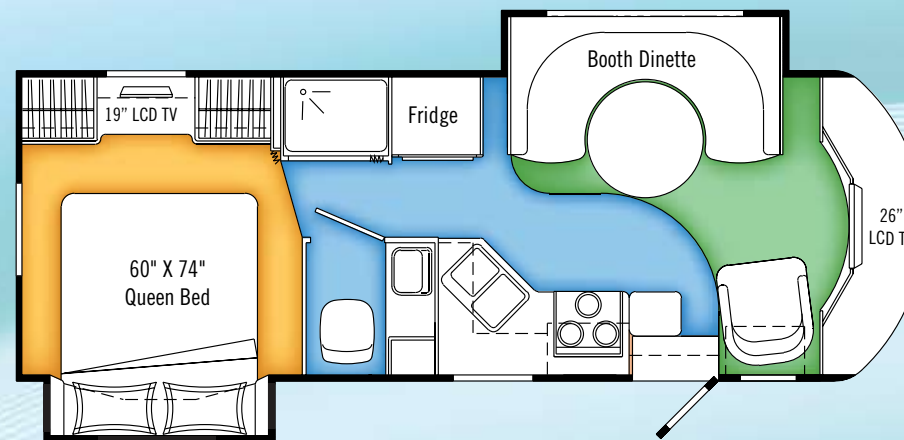

Exterior

Black Currant

Floorplans

GT27S

GT28DB

Specifications

REGENCY 2008	GT27S	GT27S Opt. Diesel	GT28DB	GT28DB Opt. Diesel
GVWR - lbs (kg)	14500 (6579)	14500 (6579)	14500 (6579)	14500 (6579)
UVW - lbs (kg)	11221 (5091)	11734 (5326)	11691 (5304)	12077 (5482)
NCC - lbs (kg)	3279 (1488)	2766 (1256)	2809 (1275)	2423 (1097)
Wheelbase - in (mm)	185" (4699)	185" (4699)	190" (4826)	190" (4826)
Length - ft (mm)	27' 8" (8433)	27' 8" (8433)	28' 1" (8560)	28' 1" (8560)
Width - ft (mm)	7' 11" (2420)	7' 11" (2420)	7' 11" (2420)	7' 11" (2420)
Height incl. A/C - ft (mm)	10' 6.5" (3213)	10' 6.5" (3213)	10' 6.5" (3213)	10' 6.5" (3213)
Water Tank Cap.** - gal (l)	36 (137)	36 (137)	36 (137)	36 (137)
Black Holding Tank Cap. - gal (l)	32 (122)	32 (122)	32 (122)	32 (122)
Grey Holding Tank Cap. - gal (l)	32 (122)	32 (122)	32 (122)	32 (122)
Fuel Cap. - gal (l)	55 (209)	55 (209)	55 (209)	55 (209)
Propane Cap. - gal (l)	17.5 (66)	17.5 (66)	17.5 (66)	17.5 (66)