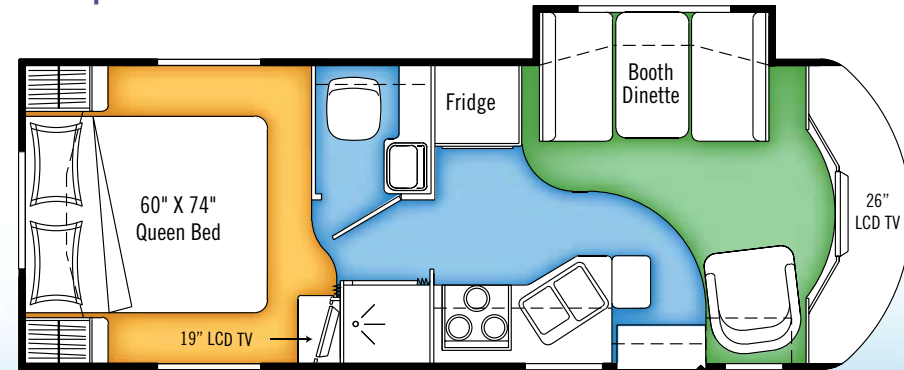

Floorplans

GT27S