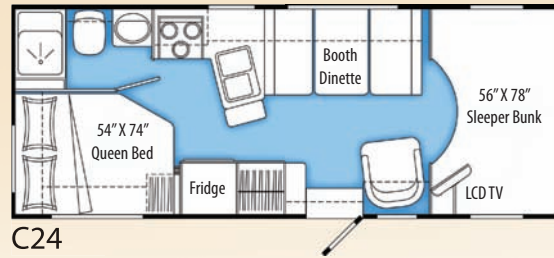

Regal 2010

Vinyl Flooring Throughout   Optional Throw Rug Package

	C24	C26D	C30G
GAS	STD	STD	STD
GVWR - lbs (kg)	14500 (6579)	14500 (6579)	14500 (6579)
UVW - lbs (kg)	9560 (4336)	11165 (5066)	11786 (5348)
NCC - lbs (kg)	4490 (2037)	3335 (1513)	2714 (1231)
Wheelbase - in (mm)	158 (4013)	185 (4699)	208 (5283)
Length not incl spare - ft (mm)	22'11" (6985)	26'4" (8026)	30'1" (9169)
Width - ft (mm)	8'4" (2534)	8'4" (2534)	8'4" (2534)
Height incl A/C - ft (mm)	10'8" (3251)	10'8" (3251)	10'8" (3251)
**Water Tank Cap - gal (l)	36 (137)	36 (137)	36 (137)
Black Holding Tank Cap - gal (l)	32 (122)	32 (122)	32 (122)
Grey Holding Tank Cap - gal (l)	32 (122)	32 (122)	32 (122)
Fuel Cap - gal (l)	55 (209)	55 (209)	55 (209)
Propane Cap - gal (l)	17.5 (66)	17.5 (66)	17.5 (66)

**Includes 6 gal. Water Heater
All Capacities in U.S. Gallons

Decor

Captain's Chairs

Sofa

Accent

Bedsread

Carpet

Triple E Recreational Vehicles P.O. Box 1230, Winkler, Manitoba, Canada R6W 4C4 Telephone: (204) 325-4361 Fax: (204) 325-5241

Triple E Recreational Vehicles meet or surpass CSA-CRVA-RVIA standards covering electrical services, gas services, plumbing services and vehicular safety. It is the responsibility of the owner to be familiar with the road usage laws of the states in which you travel. Product improvement is a continuing process at Triple E Recreational Vehicles. Thus, we reserve the right to change specifications on any or all products without prior notice; errors and omissions excepted. Triple E Recreational Vehicles is under no obligation to undertake modification to units manufactured prior to changes on specifications. Brochure pictures may be shown with optional equipment. Colours may not be exactly as shown due to the printing process. Please see your dealer for specific colours.

www.tripleerv.com