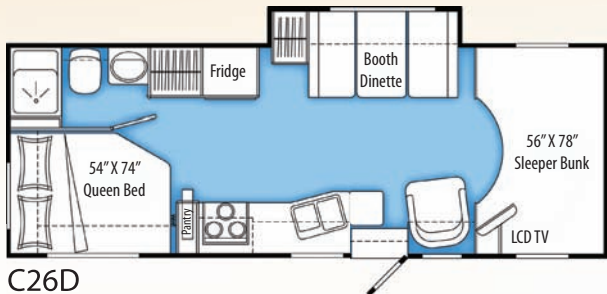

Regal 2010

Vinyl Flooring Throughout   Optional Throw Rug Package

	C24	C26D	C30G
GAS	STD	STD	STD
GVWR - lbs (kg)	14500 (6579)	14500 (6579)	14500 (6579)
UVW - lbs (kg)	9560 (4336)	11165 (5066)	11786 (5348)
NCC - lbs (kg)	4490 (2037)	3335 (1513)	2714 (1231)
Wheelbase - in (mm)	158 (4013)	185 (4699)	208 (5283)
Length not incl spare - ft (mm)	22'11" (6985)	26'4" (8026)	30'1" (9169)
Width - ft (mm)	8'4" (2534)	8'4" (2534)	8'4" (2534)
Height incl A/C - ft (mm)	10'8" (3251)	10'8" (3251)	10'8" (3251)
**Water Tank Cap - gal (l)	36 (137)	36 (137)	36 (137)
Black Holding Tank Cap - gal (l)	32 (122)	32 (122)	32 (122)
Grey Holding Tank Cap - gal (l)	32 (122)	32 (122)	32 (122)
Fuel Cap - gal (l)	55 (209)	55 (209)	55 (209)
Propane Cap - gal (l)	17.5 (66)	17.5 (66)	17.5 (66)

**Includes 6 gal. Water Heater
All Capacities in U.S. Gallons

Decor

Captain's Chairs

Sofa

Accent

Bedsread

Carpet

Triple E Recreational Vehicles P.O. Box 1230, Winkler, Manitoba, Canada R6W 4C4 Telephone: (204) 325-4361 Fax: (204) 325-5241

Triple E Recreational Vehicles meet or surpass CSA-CRVA-RVIA standards covering electrical services, gas services, plumbing services and vehicular safety. It is the responsibility of the owner to be familiar with the road usage laws of the states in which you travel. Product improvement is a continuing process at Triple E Recreational Vehicles. Thus, we reserve the right to change specifications on any or all products without prior notice; errors and omissions excepted. Triple E Recreational Vehicles is under no obligation to undertake modification to units manufactured prior to changes on specifications. Brochure pictures may be shown with optional equipment. Colours may not be exactly as shown due to the printing process. Please see your dealer for specific colours.

www.tripleerv.com