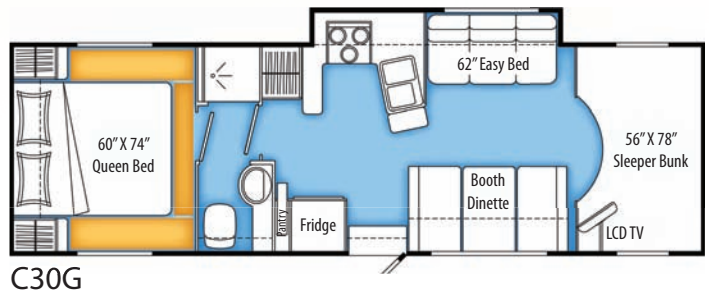

Regal 2010

Vinyl Flooring Throughout   Optional Throw Rug Package

	C24	C26D	C30G
GAS	STD	STD	STD
GVWR - lbs (kg)	14500 (6579)	14500 (6579)	14500 (6579)
UVW - lbs (kg)	9560 (4336)	11165 (5066)	11786 (5348)
NCC - lbs (kg)	4490 (2037)	3335 (1513)	2714 (1231)
Wheelbase - in (mm)	158 (4013)	185 (4699)	208 (5283)
Length not incl spare - ft (mm)	22'11" (6985)	26'4" (8026)	30'1" (9169)
Width - ft (mm)	8'4" (2534)	8'4" (2534)	8'4" (2534)
Height incl A/C - ft (mm)	10'8" (3251)	10'8" (3251)	10'8" (3251)
**Water Tank Cap - gal (l)	36 (137)	36 (137)	36 (137)
Black Holding Tank Cap - gal (l)	32 (122)	32 (122)	32 (122)
Grey Holding Tank Cap - gal (l)	32 (122)	32 (122)	32 (122)
Fuel Cap - gal (l)	55 (209)	55 (209)	55 (209)
Propane Cap - gal (l)	17.5 (66)	17.5 (66)	17.5 (66)

**Includes 6 gal. Water Heater
All Capacities in U.S. Gallons

Decor

Captain's Chairs

Sofa

Accent

Bedsread

Carpet

Triple E Recreational Vehicles P.O. Box 1230, Winkler, Manitoba, Canada R6W 4C4 Telephone: (204) 325-4361 Fax: (204) 325-5241

Triple E Recreational Vehicles meet or surpass CSA-CRVA-RVIA standards covering electrical services, gas services, plumbing services and vehicular safety. It is the responsibility of the owner to be familiar with the road usage laws of the states in which you travel. Product improvement is a continuing process at Triple E Recreational Vehicles. Thus, we reserve the right to change specifications on any or all products without prior notice; errors and omissions excepted. Triple E Recreational Vehicles is under no obligation to undertake modification to units manufactured prior to changes on specifications. Brochure pictures may be shown with optional equipment. Colours may not be exactly as shown due to the printing process. Please see your dealer for specific colours.

www.tripleerv.com