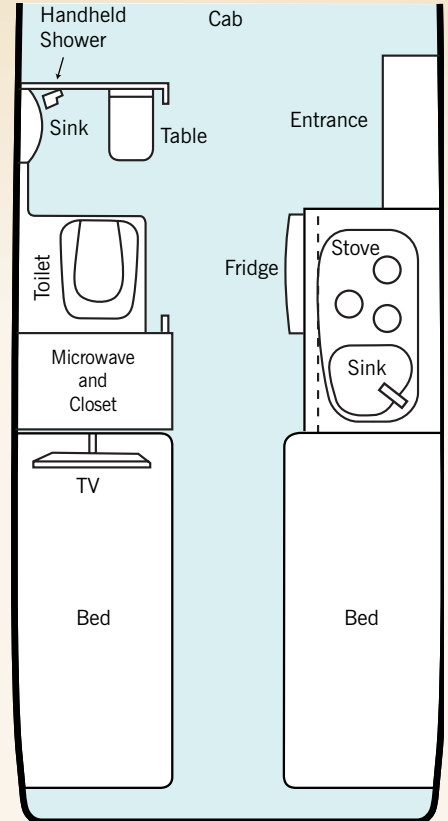

Standard Features

Cherry/Maple/Honeybirch Cabinetry
Rear view mirror
"Wood" Dash Inserts
Cool Cat A/C with Heat Pump
Macerator Pump with Manual Bypass
AM/FM/CD/DVD player
Winegard Antenna
TV Ready Wiring
4.2 Cubic Foot Refrigerator
Coffee Maker
Glass Top Stove & Sink
Wet Bath with Toilet
Flip Up Sink and Hand-Held Shower
Furnace
Window Shades with Valances
Solar Panel Wiring
Microwave Oven
Cloth Front Seats
Memory Foam Single Electric Inclining Cloth Rear Beds (2)(converts to Queen) with Dining Table
Linoleum Flooring
Front Carpeted Floor Mats
Trailer Hitch with Wiring
Exterior Decal Package
Exterior Shower
Grey/Black/Fresh Water Tanks
Single Deep Cycle Coach Battery

Warranty

LTV	3 yrs/36,000 miles or 60,000 kilometers, whichever occurs first
Chevrolet Base Vehicle	3 yrs/36,000 miles or 60,000 kilometers, whichever occurs first – see chassis manual
Appliances	Covered by the individual warranties offered by their respective manufacturers

Free Spirit

Freedom II Serenity

Free Flight

Freedom II Libero

Leisure
Travel Vans Ltd.

For product info call **877-288-8088**
Visit us at www.leisurevans.com
or e-mail us at general@leisurevans.com

*Product improvement is a continuing process at Leisure Travel Vans (1999) Ltd. Thus we reserve the right to change the specifications on any and all products without prior notice; errors and omissions expected. Leisure Travel Vans (1999) Ltd. is under no obligation to undertake modifications to units manufactured prior to changes in specifications. Units shown with optional equipment.